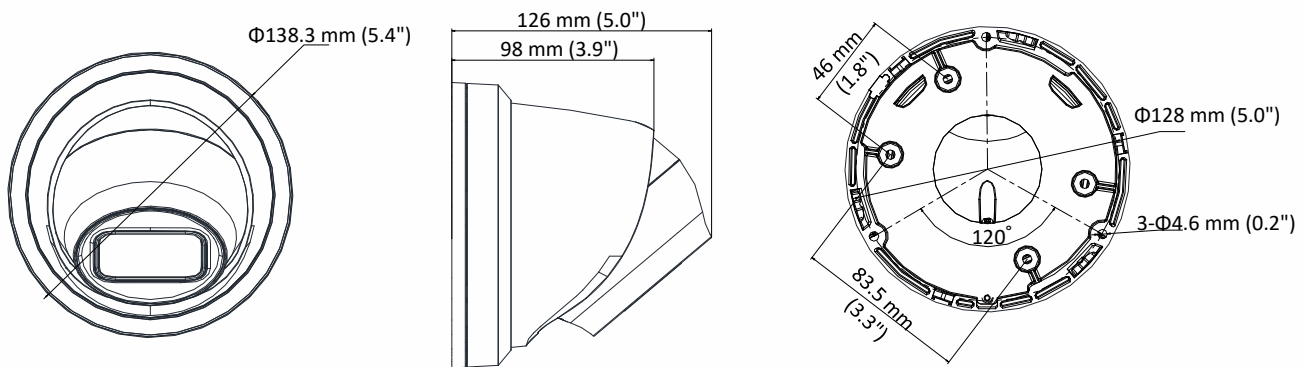

Dimension

Accessory

Distributed by

HIKVISION®

Headquarters

No.555 Qianmo Road, Binjiang District,
Hangzhou 310051, China
T +86-571-8807-5998
overseasbusiness@hikvision.com

Hikvision USA
T +1-909-895-0400
sales.usa@hikvision.com

Hikvision Italy
T +39-0438-6902
info.it@hikvision.com

Hikvision Singapore
T +65-6684-4718
sg@hikvision.com

Hikvision Africa
T +27 (10) 0351172
sale.africa@hikvision.com

Hikvision Europe
T +31-23-55-42-770
info.eu@hikvision.com

Hikvision France
T +33(0)1-85-330-450
info.fr@hikvision.com

Hikvision Oceania
T +61-2-8599-4233
salesau@hikvision.com

Hikvision Hong Kong
T +852-2151-1761

Hikvision Middle East
T +971-4-8816086
salesme@hikvision.com

Hikvision Spain
T +34-91-737-16-55
info.es@hikvision.com

Hikvision Canada
T +1-909-895-0400
sales.usa@hikvision.com

Hikvision Russia
T +7-495-669-67-99
saleru@hikvision.com

Hikvision Poland
T +48-22-460-01-50
poland@hikvision.com

Hikvision Korea
T +82-31-731-8841
sales.korea@hikvision.com

Hikvision India
T +91-22-28469900
sales@pramahikvision.com

Hikvision UK
T +01628-902140
support.uk@hikvision.com

Hikvision Brazil
T +55 11 3318-0050
Latam.support@hikvision.com

05060020191125